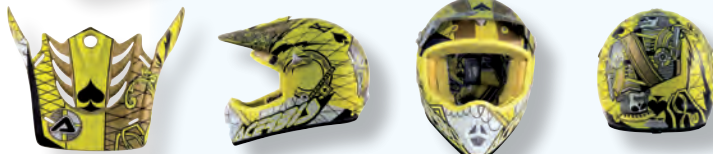

Helmschild

AC 12967.060

€ 29,95